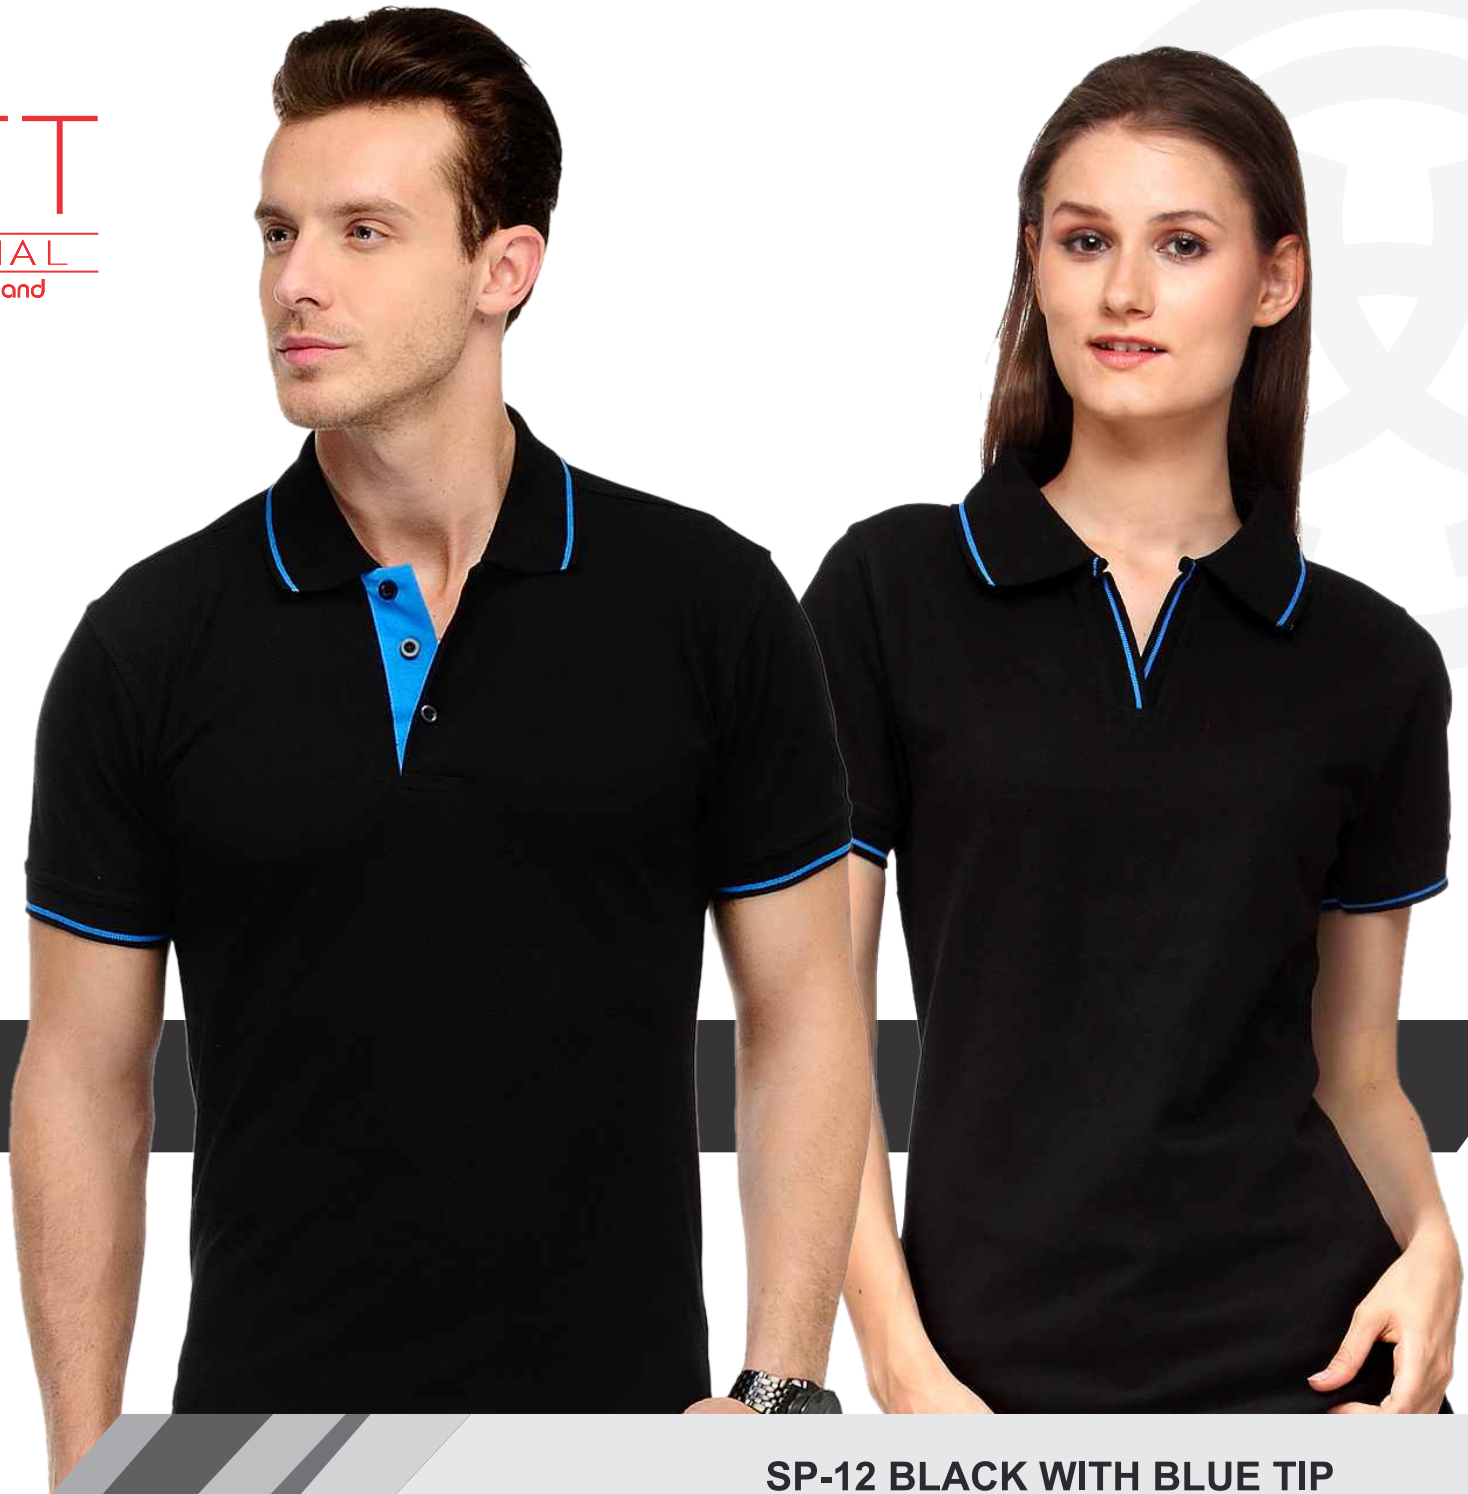

SP-9 BOTTLE GREEN WITH WHITE TIP

SCOTT
INTERNATIONAL
paris • london • scotland

SP-10 WHITE WITH BLUE TIP

SCOTT
INTERNATIONAL
paris • london • scotland

SP-11 PURPLE WITH WHITE TIP

SCOTT
INTERNATIONAL
paris • london • scotland